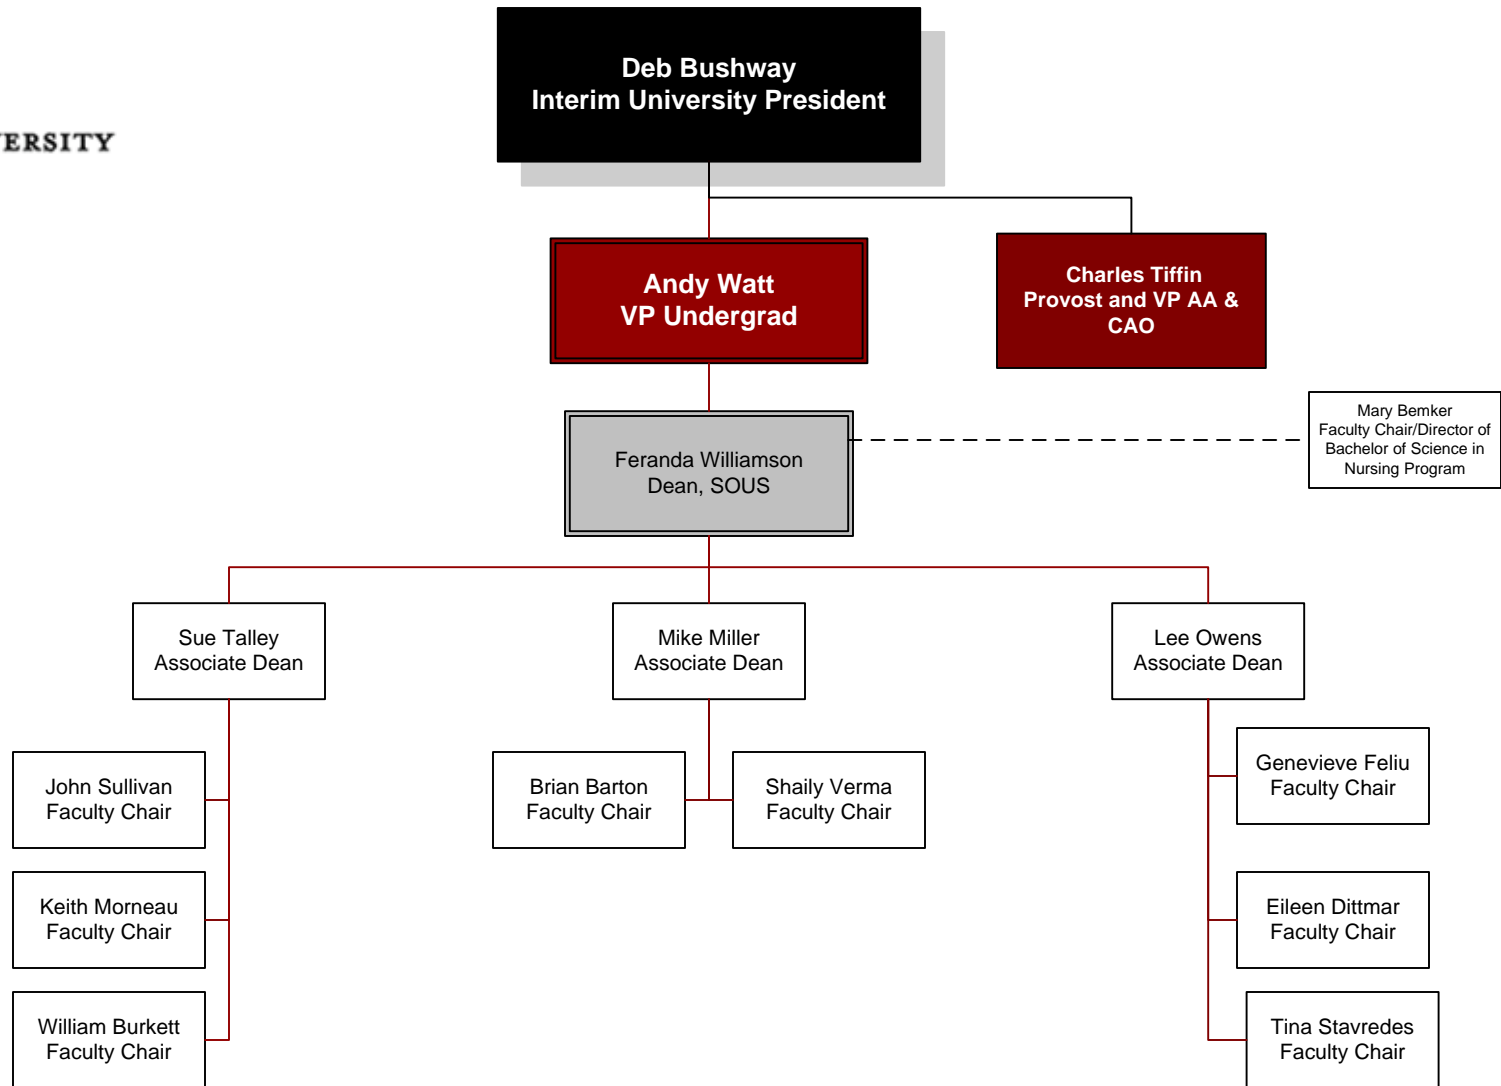

Capella University Executive Organizational Chart

Deb Bushway
Interim University President

Charles Tiffin
Provost and VP
Academic Affairs & CAO

*Organizational Chart reflects only
individuals in people leadership roles*

Updated by Heidi Maliszewski 11-21-11

Organizational Chart reflects only individuals in people leadership roles

Organizational Chart reflects only individuals in people leadership roles

Organizational Chart reflects only individuals in people leadership roles

Organizational Chart reflects only individuals in people leadership roles

Organizational Chart reflects only individuals in people leadership roles

Deb Bushway
Interim University
President

Amy Ronneberg
VP Learner Services
and Operations