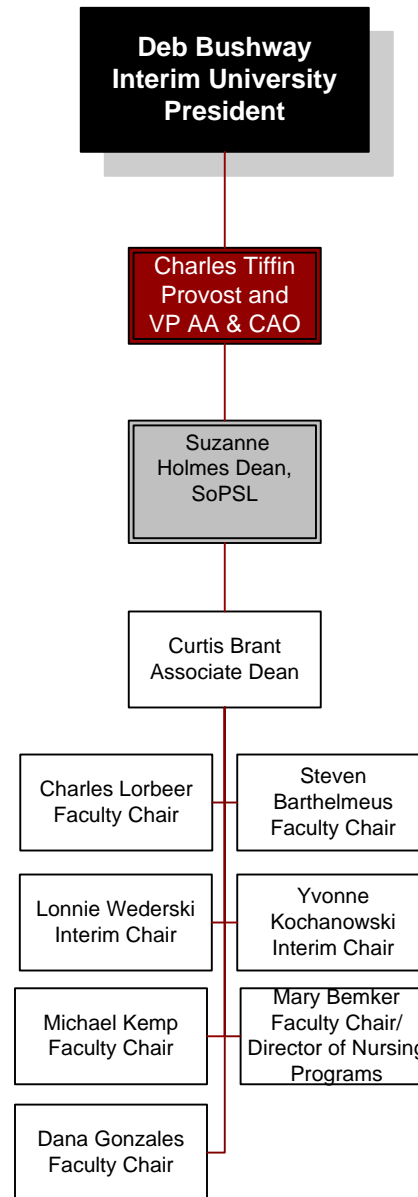

Capella University Executive Organizational Chart

Deb Bushway
Interim University President

Charles Tiffin
Provost and VP
Academic Affairs & CAO

*Organizational Chart reflects only
individuals in people leadership roles*

Updated by Heidi Maliszewski 11-21-11

Organizational Chart reflects only individuals in people leadership roles

Organizational Chart reflects only individuals in people leadership roles

Organizational Chart reflects only individuals in people leadership roles

Organizational Chart reflects only individuals in people leadership roles

Organizational Chart reflects only individuals in people leadership roles

Deb Bushway
Interim University
President

Amy Ronneberg
VP Learner Services
and Operations