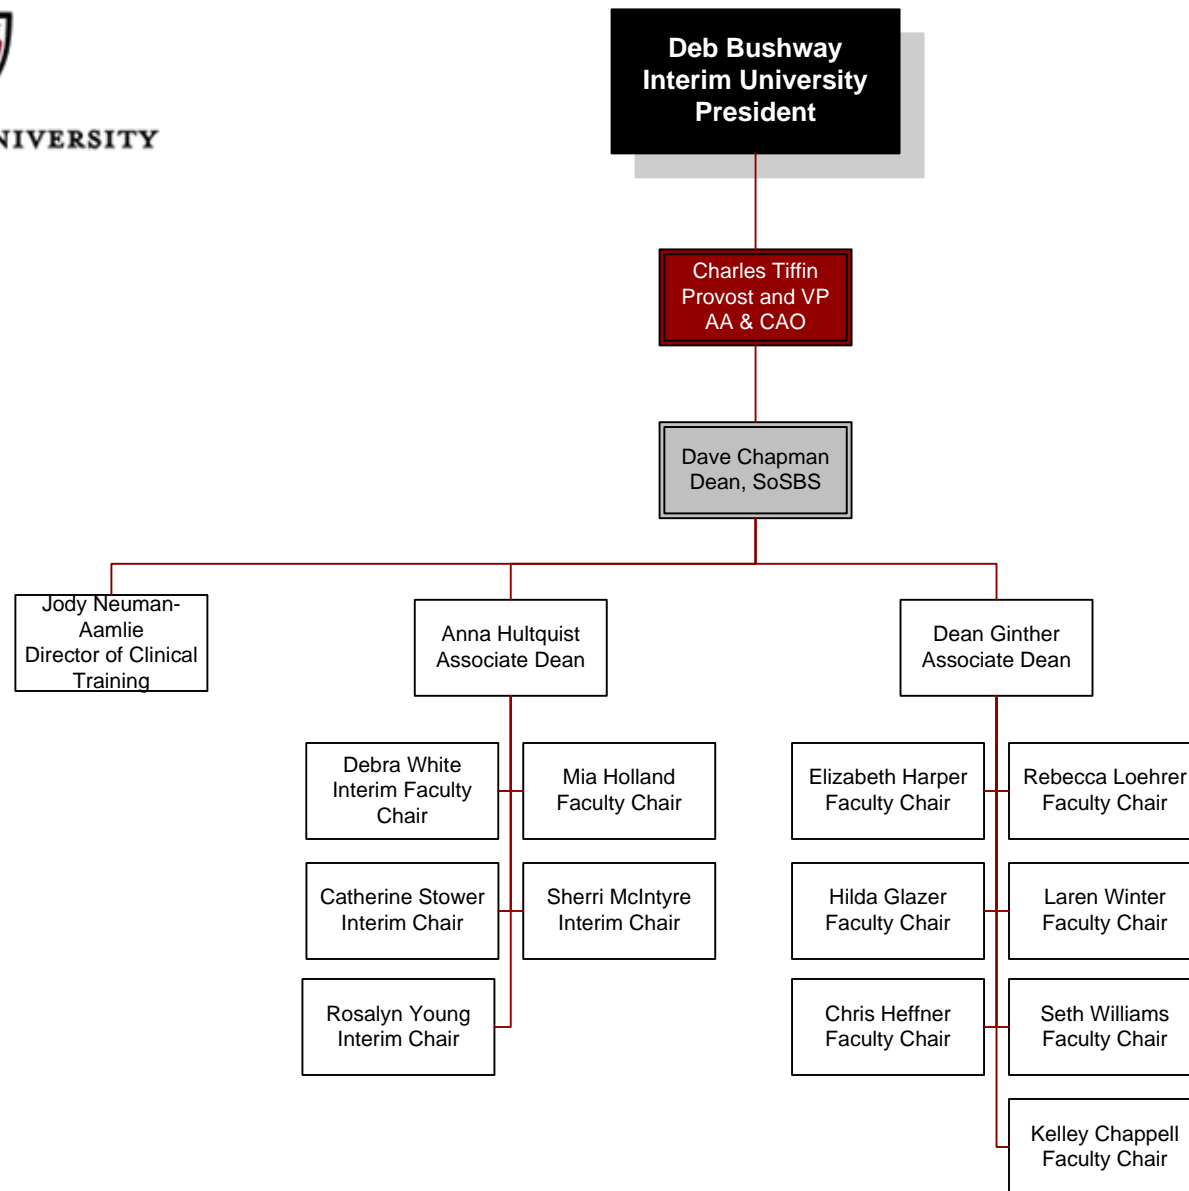

Capella University Executive Organizational Chart

Deb Bushway
Interim University President

Charles Tiffin
Provost and VP
Academic Affairs & CAO

*Organizational Chart reflects only
individuals in people leadership roles*

Updated by Heidi Maliszewski 11-21-11

Organizational Chart reflects only individuals in people leadership roles

Organizational Chart reflects only individuals in people leadership roles

Organizational Chart reflects only individuals in people leadership roles

Organizational Chart reflects only individuals in people leadership roles

Organizational Chart reflects only individuals in people leadership roles

Deb Bushway
Interim University
President

Amy Ronneberg
VP Learner Services
and Operations