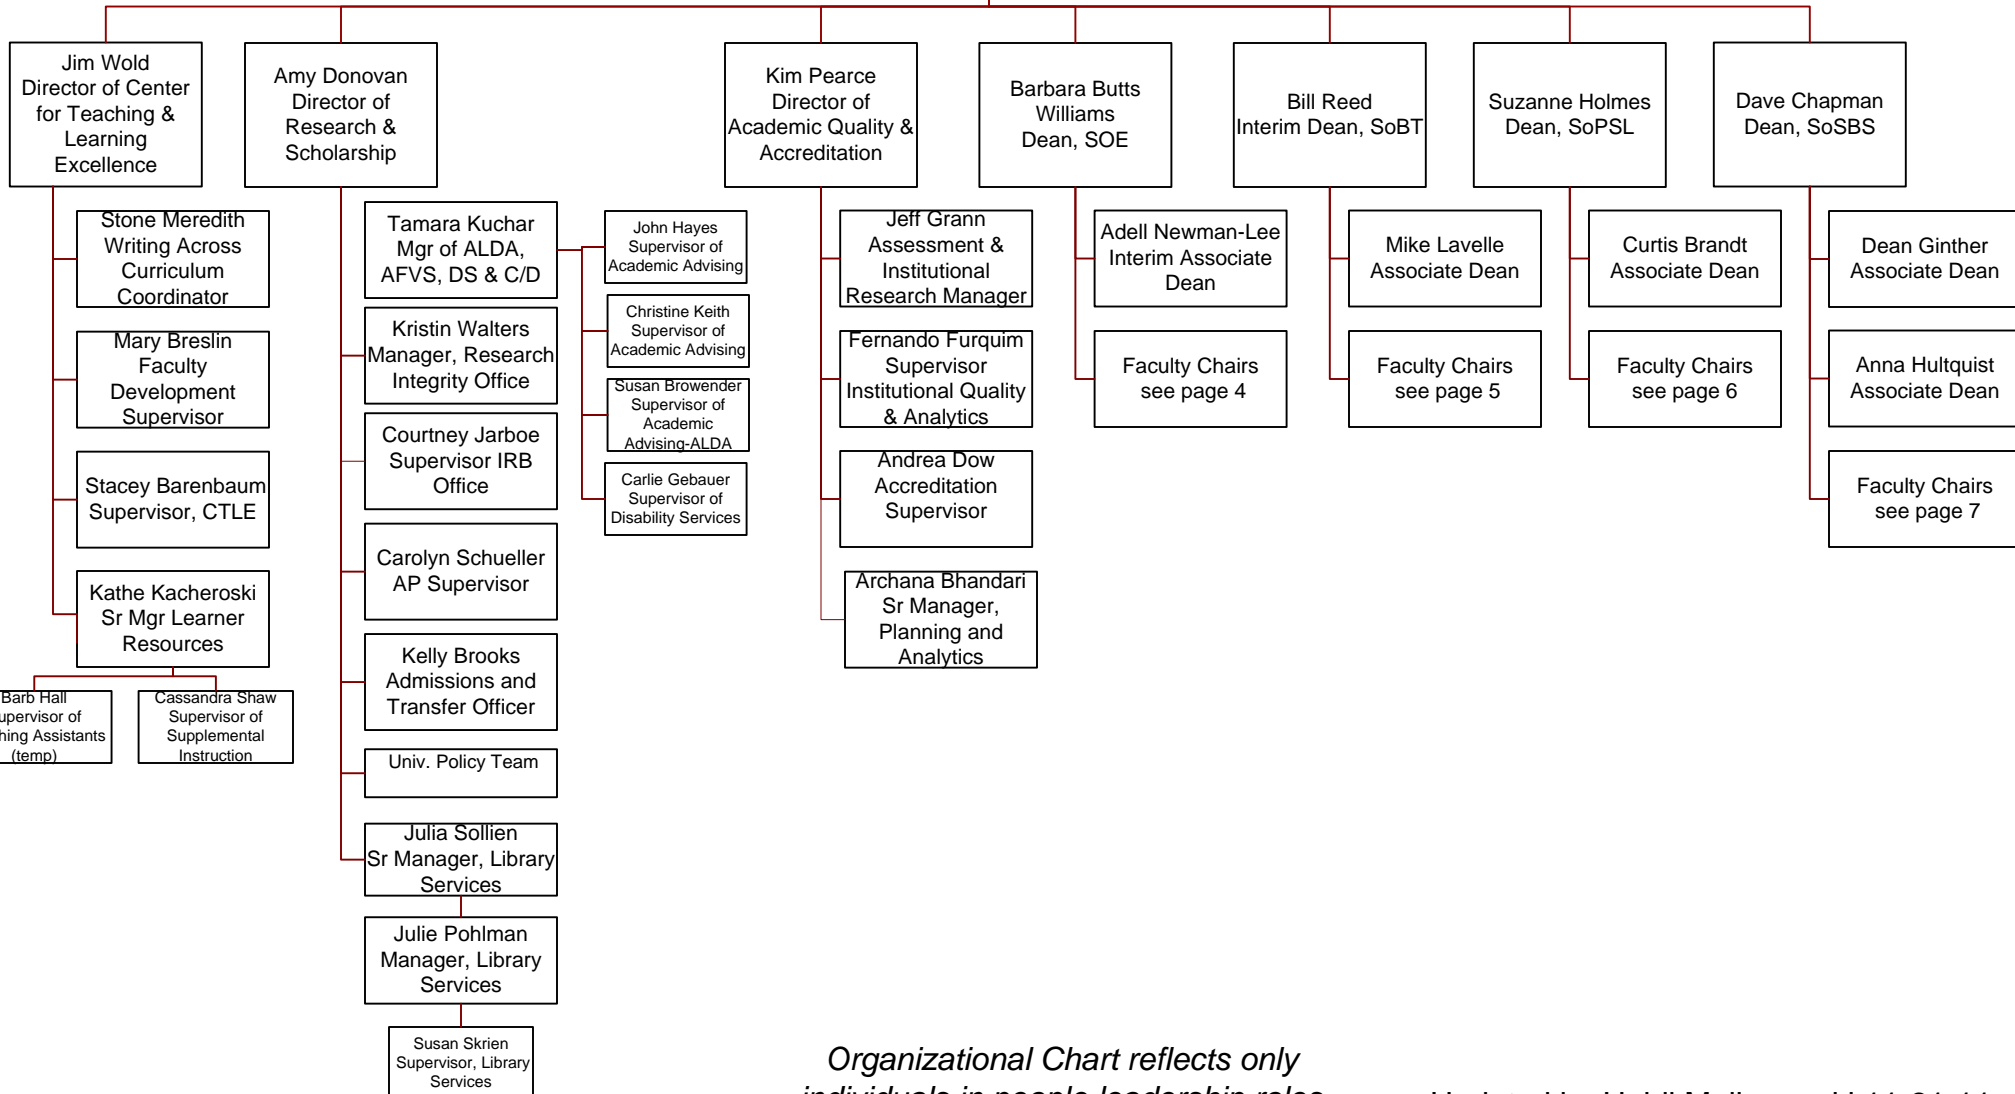

Capella University Executive Organizational Chart

Deb Bushway
Interim University President

Charles Tiffin
Provost and VP
Academic Affairs & CAO

*Organizational Chart reflects only
individuals in people leadership roles*

Updated by Heidi Maliszewski 11-21-11

Organizational Chart reflects only individuals in people leadership roles

Organizational Chart reflects only individuals in people leadership roles

Organizational Chart reflects only individuals in people leadership roles

Organizational Chart reflects only individuals in people leadership roles

Organizational Chart reflects only individuals in people leadership roles

Deb Bushway
Interim University
President

Amy Ronneberg
VP Learner Services
and Operations