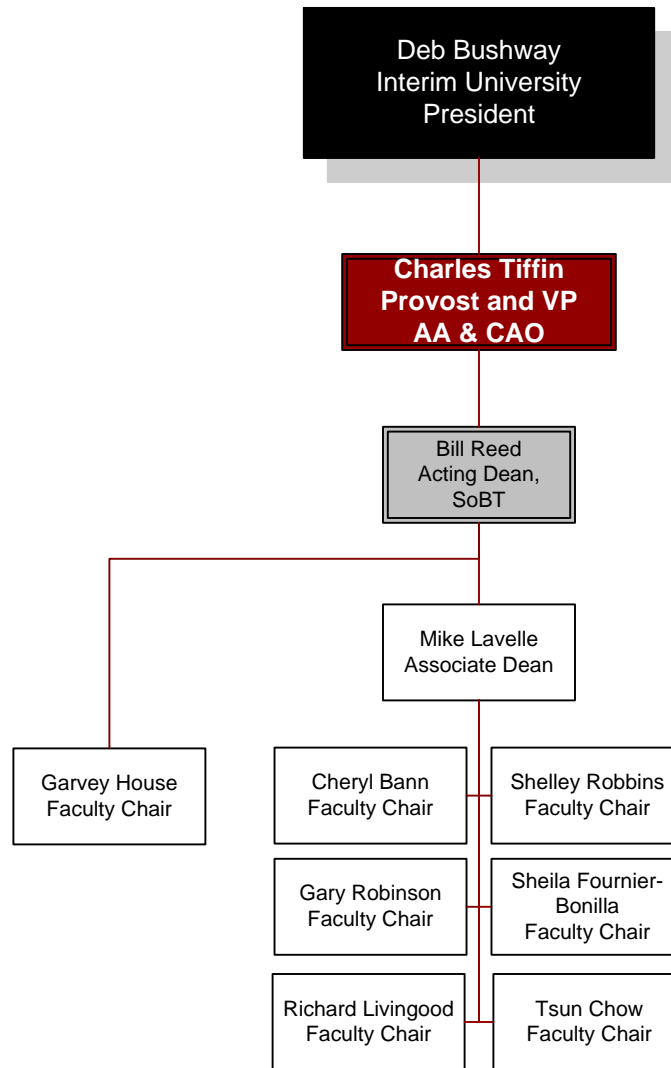

Capella University Executive Organizational Chart

Deb Bushway
Interim University President

Charles Tiffin
Provost and VP
Academic Affairs & CAO

*Organizational Chart reflects only
individuals in people leadership roles*

Updated by Heidi Maliszewski 11-21-11

Organizational Chart reflects only individuals in people leadership roles

Organizational Chart reflects only individuals in people leadership roles

Organizational Chart reflects only individuals in people leadership roles

Organizational Chart reflects only individuals in people leadership roles

Organizational Chart reflects only individuals in people leadership roles

Deb Bushway
Interim University
President

Amy Ronneberg
VP Learner Services
and Operations