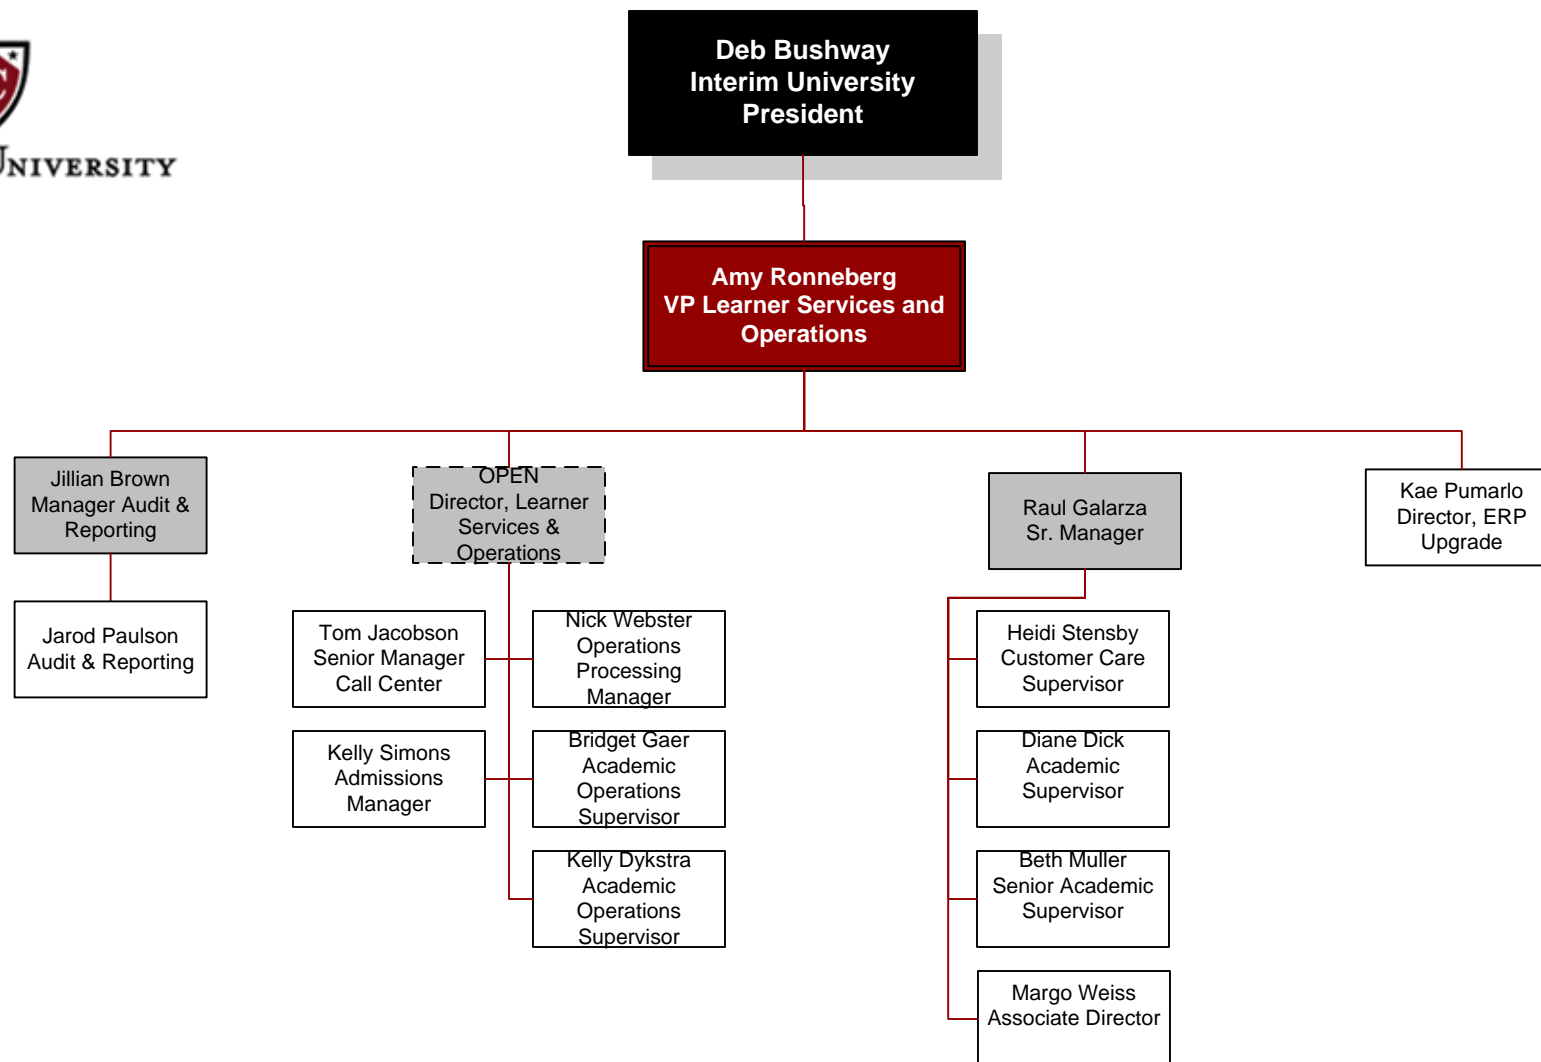

Capella University Executive Organizational Chart

Deb Bushway
Interim University President

Charles Tiffin
Provost and VP
Academic Affairs & CAO

*Organizational Chart reflects only
individuals in people leadership roles*

Updated by Heidi Maliszewski 11-21-11

Organizational Chart reflects only individuals in people leadership roles

Organizational Chart reflects only individuals in people leadership roles

Organizational Chart reflects only individuals in people leadership roles

Organizational Chart reflects only individuals in people leadership roles

Organizational Chart reflects only individuals in people leadership roles

Deb Bushway
Interim University
President

Amy Ronneberg
VP Learner Services
and Operations