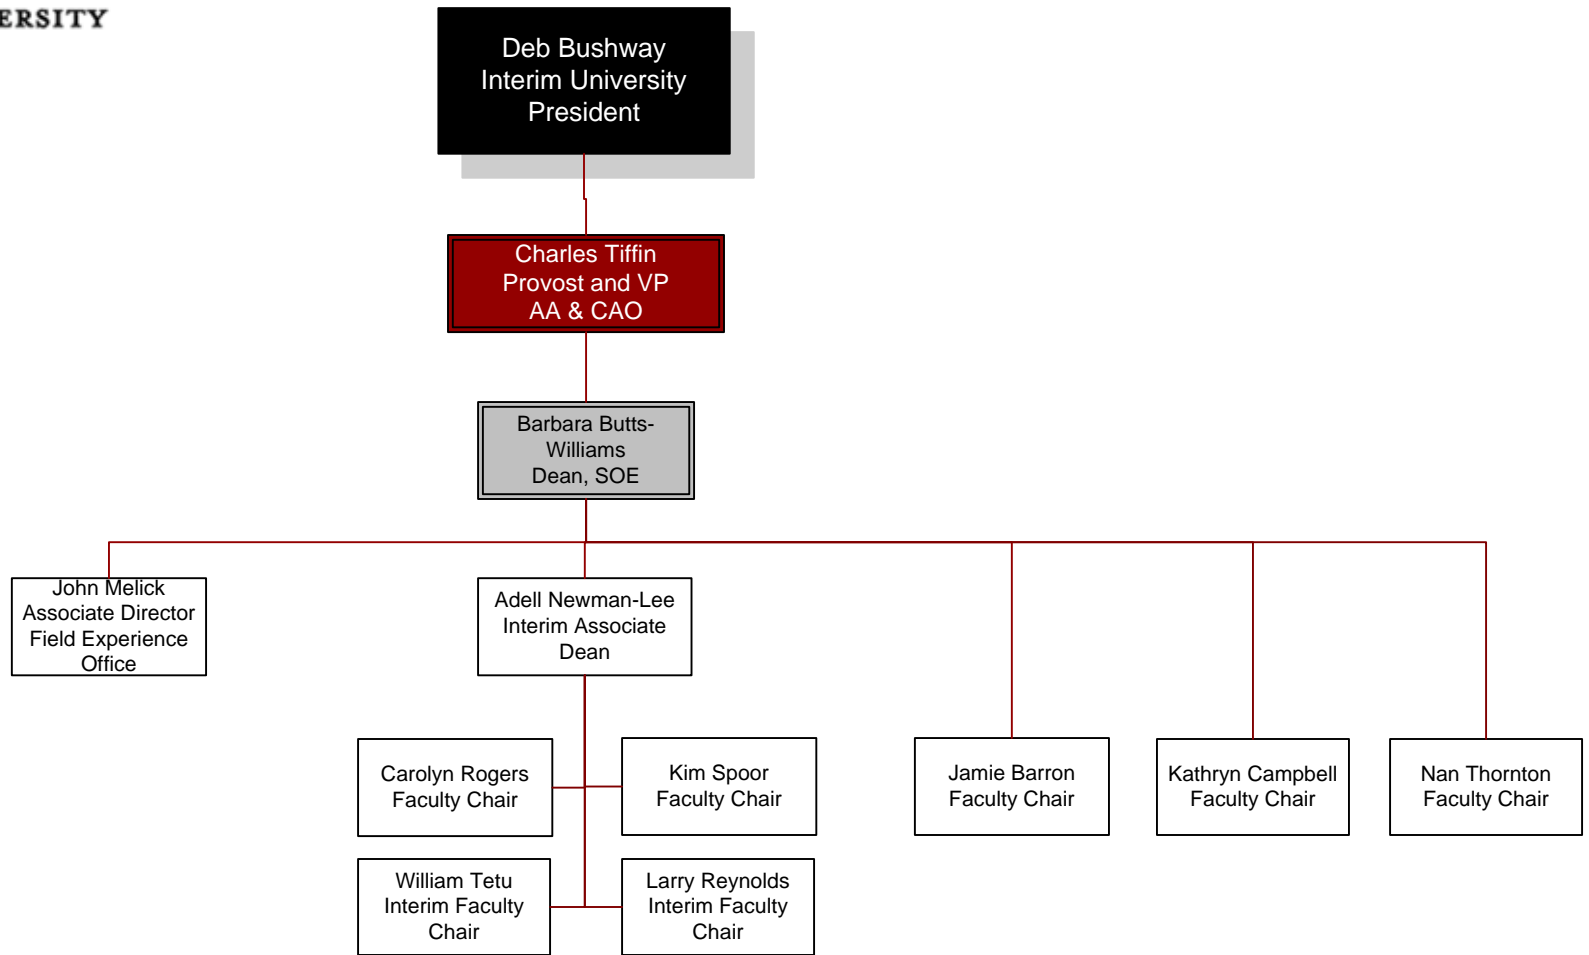

Capella University Executive Organizational Chart

Deb Bushway
Interim University President

Charles Tiffin
Provost and VP
Academic Affairs & CAO

*Organizational Chart reflects only
individuals in people leadership roles*

Updated by Heidi Maliszewski 11-21-11

Organizational Chart reflects only individuals in people leadership roles

Organizational Chart reflects only individuals in people leadership roles

Organizational Chart reflects only individuals in people leadership roles

Organizational Chart reflects only individuals in people leadership roles

Organizational Chart reflects only individuals in people leadership roles

Deb Bushway
Interim University
President

Amy Ronneberg
VP Learner Services
and Operations