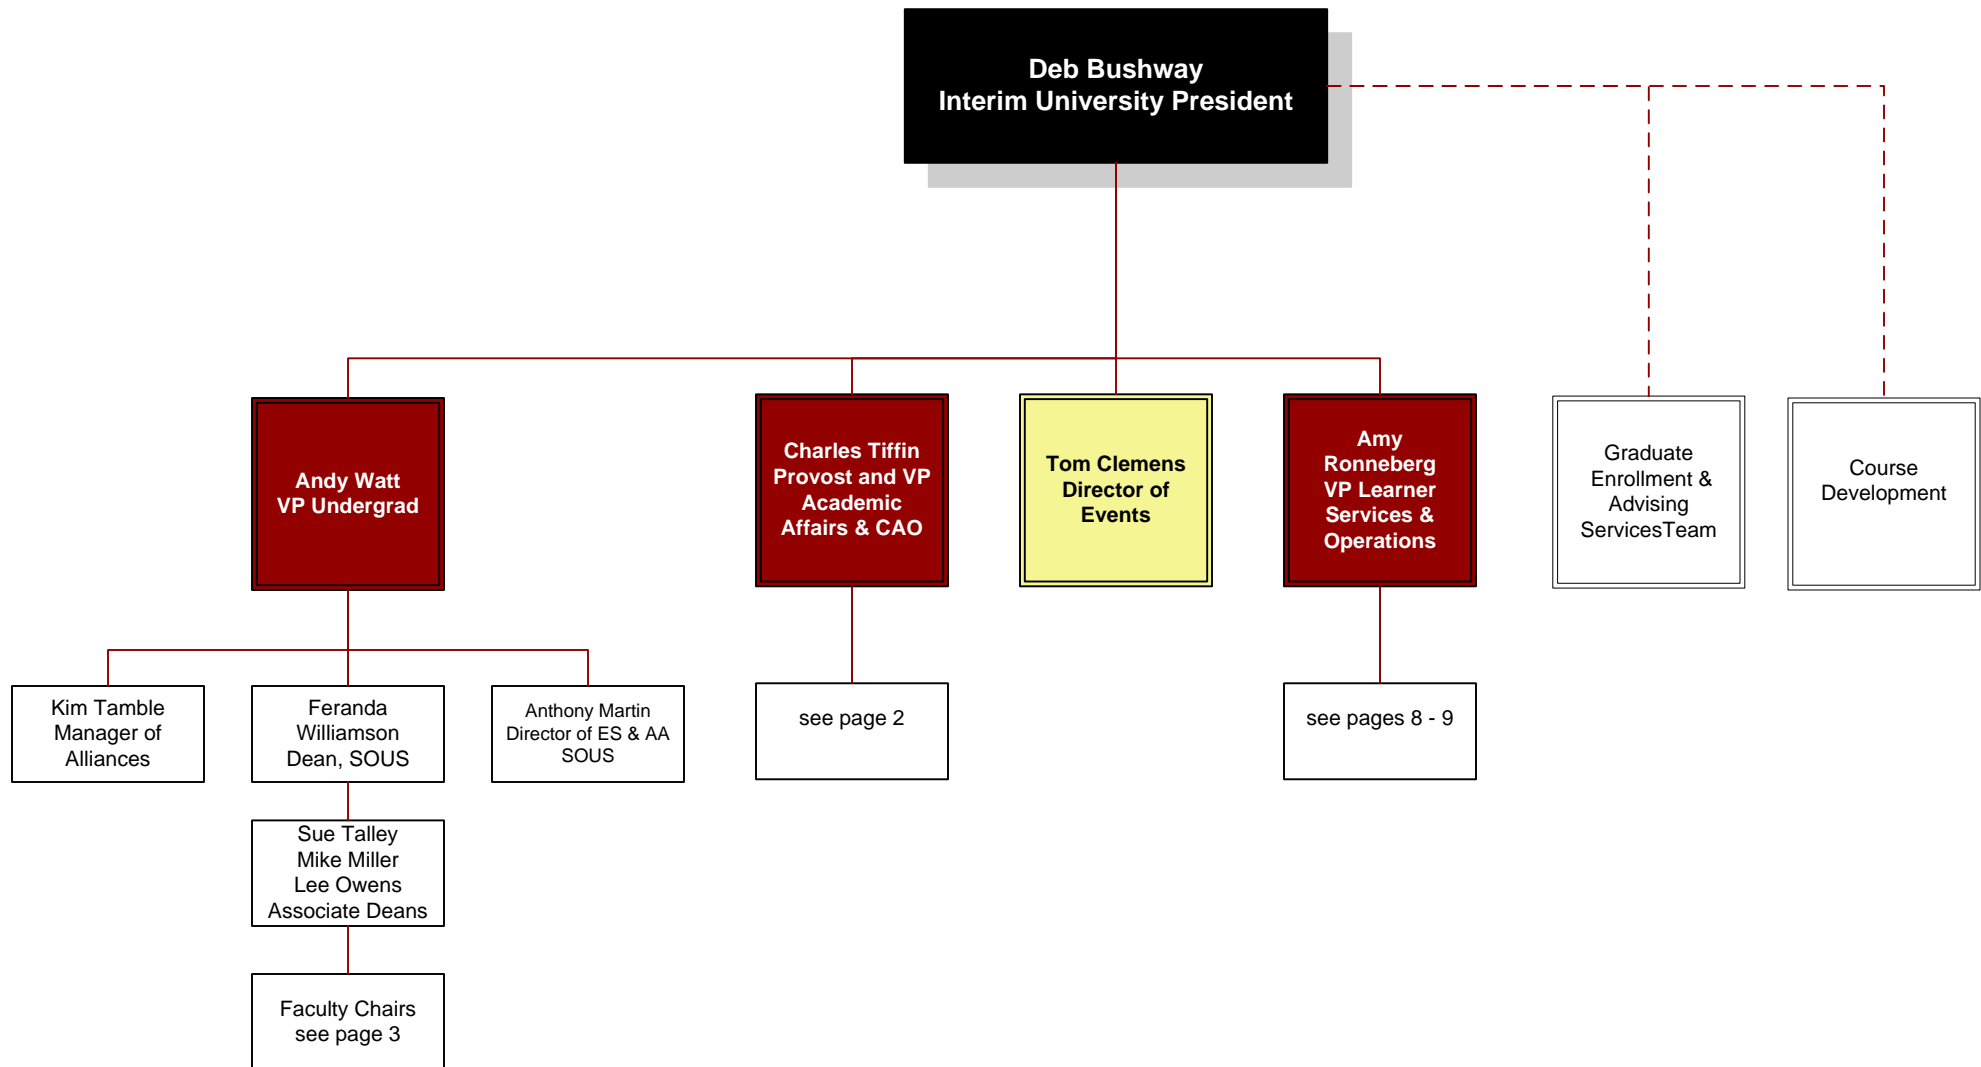

Capella University Executive Organizational Chart

Deb Bushway
Interim University President

Charles Tiffin
Provost and VP
Academic Affairs & CAO

*Organizational Chart reflects only
individuals in people leadership roles*

Updated by Heidi Maliszewski 11-21-11

Organizational Chart reflects only individuals in people leadership roles

Organizational Chart reflects only individuals in people leadership roles

Organizational Chart reflects only individuals in people leadership roles

Organizational Chart reflects only individuals in people leadership roles

Organizational Chart reflects only individuals in people leadership roles

Deb Bushway
Interim University
President

Amy Ronneberg
VP Learner Services
and Operations